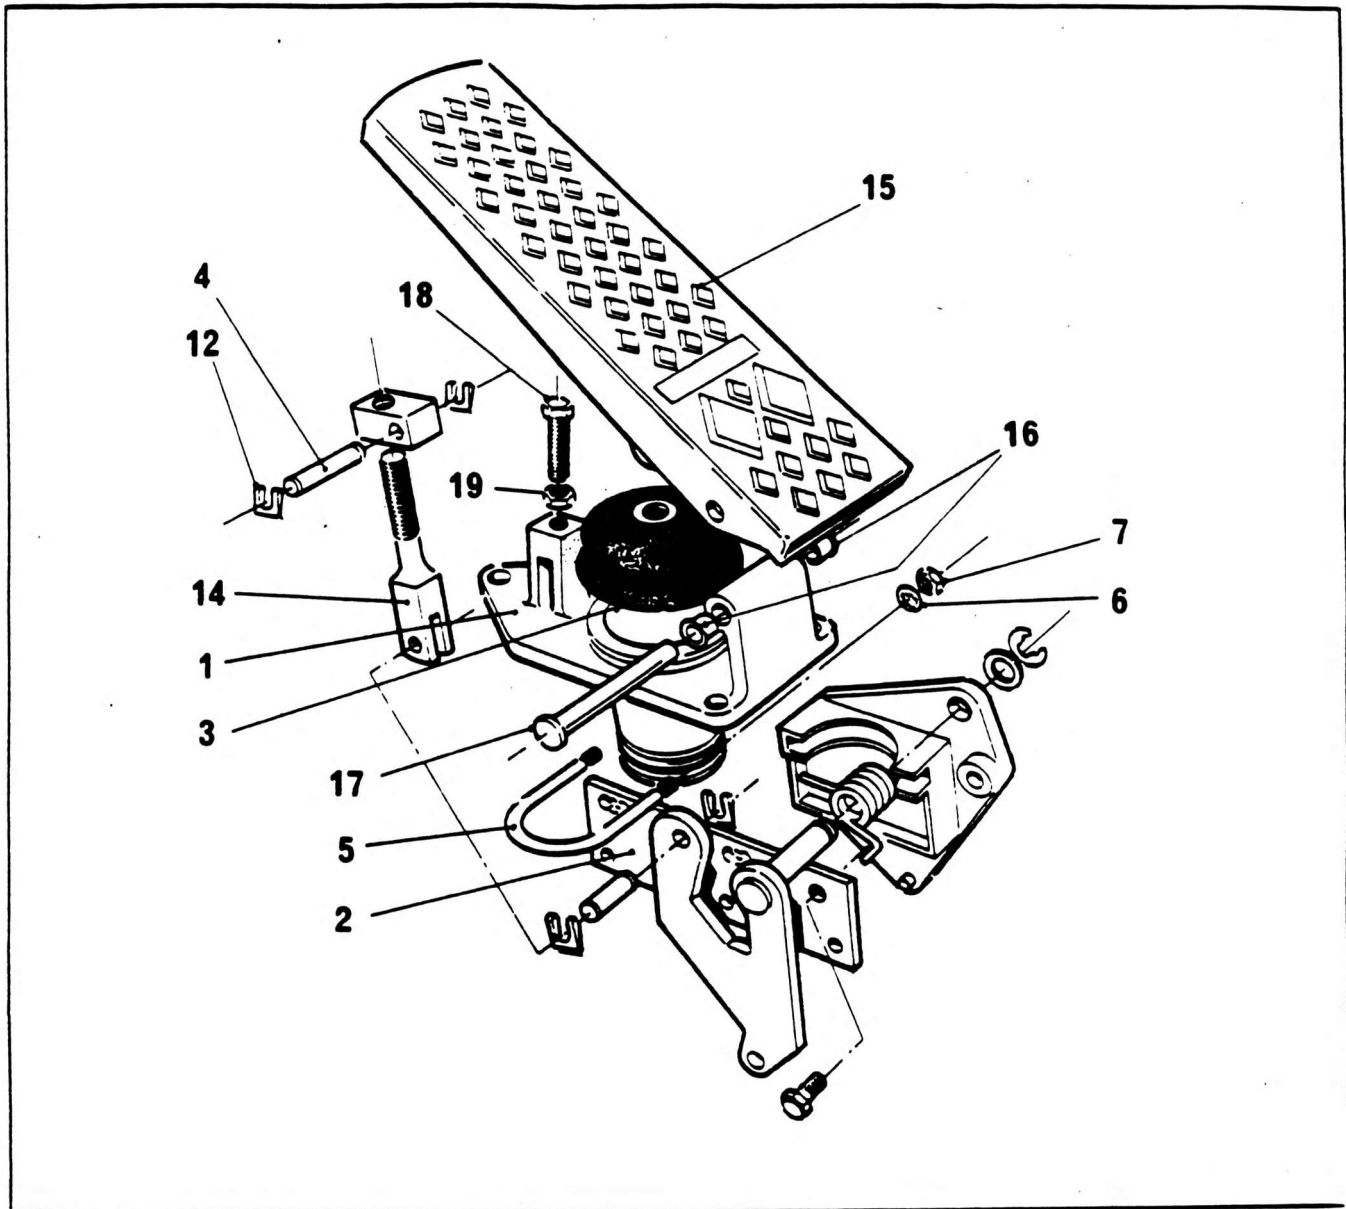

PEDAL THROTTLE ASSEMBLY

NO.	PART NO.	QTY.	DESCRIPTION	NO.	PART NO.	QTY.	DESCRIPTION
-	8594394	1	Complete Assembly				
1	9-683-100003	1	Body				
2	8491250	1	Hanger Bracket Assy				
3	8391251	1	Bellows				
4	8776411	1	Bearing Pin				
5	8391252	1	'U' Bolt				
6	8391253	2	Lockwasher				
7	8391254	2	Hex Nut 5/16" UNF				
12	8391255	2	Clip 'Spring Fix'				
14	9-683-100004	1	Push Rod/Bush Assy				
15	9-683-100005	1	Pedal				
16	8776414	2	Nyliner Bearing				
17	8391258	1	Pivot Pin				
18	7045207	1	Hex Head Screw M8 x 35 Long				
19	7069206	1	M8 Nut				